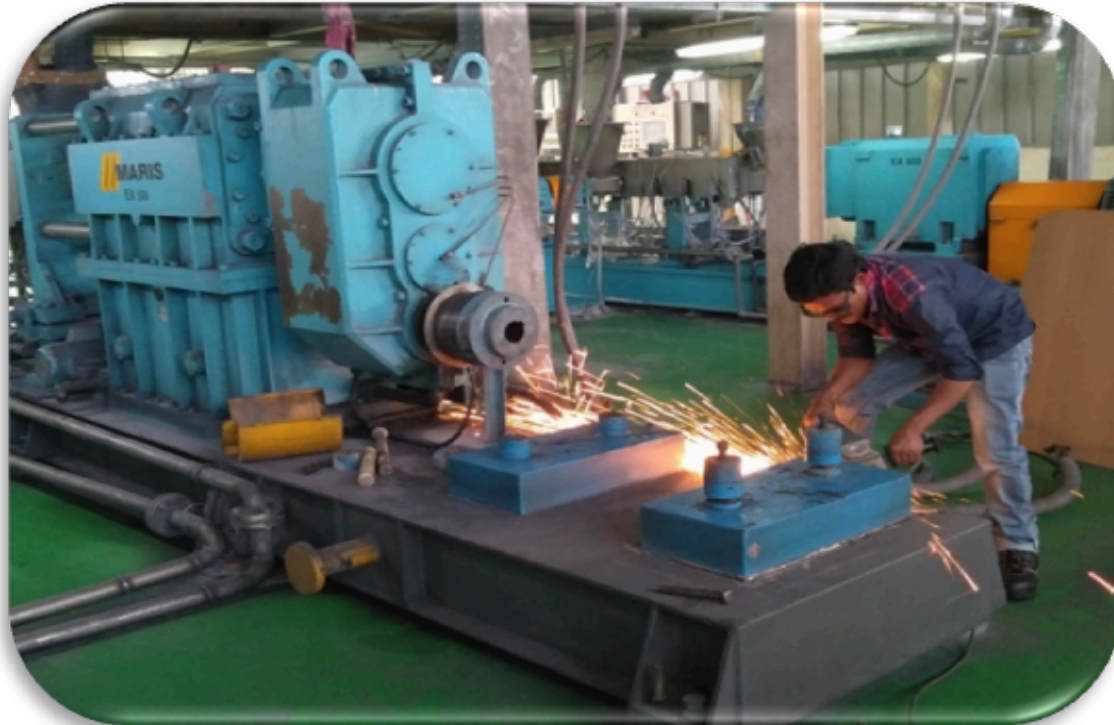

CABLE, CABLE TRAY ERECTION & COMMISSIONING WORK