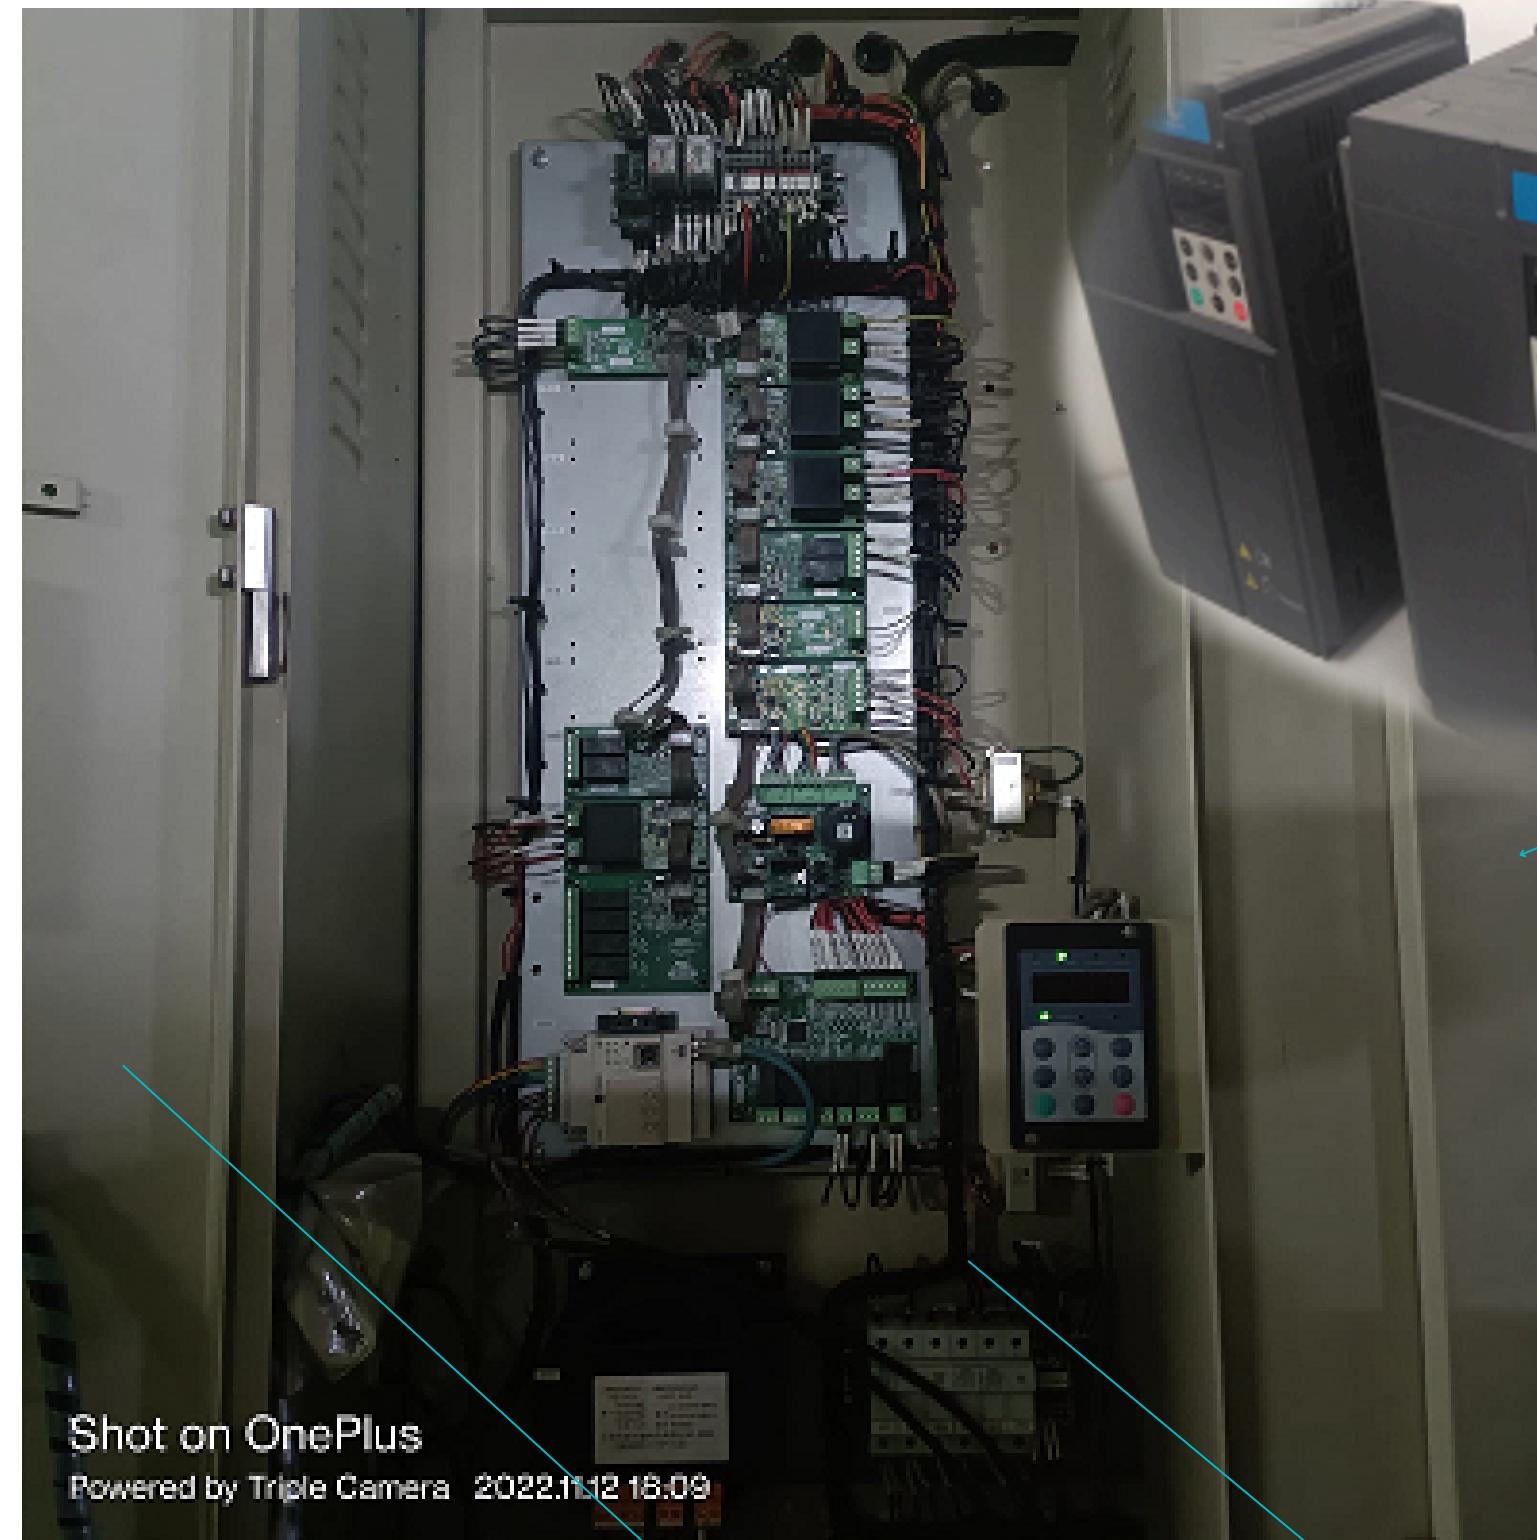

Shot on OnePlus
Powered by Triple Camera 2022.11.12 18:09

Control card

Inovance keypad