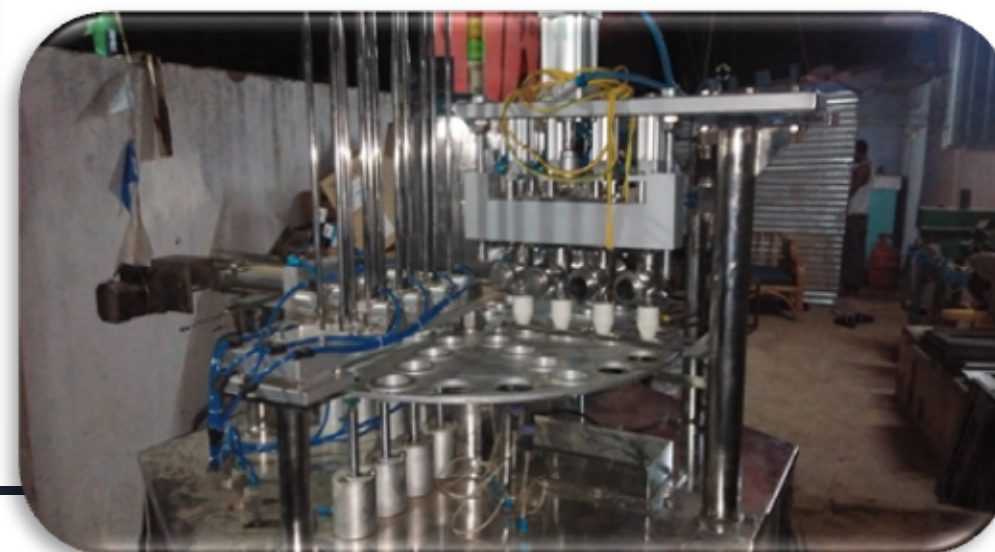

OUR RETROFIT WORK