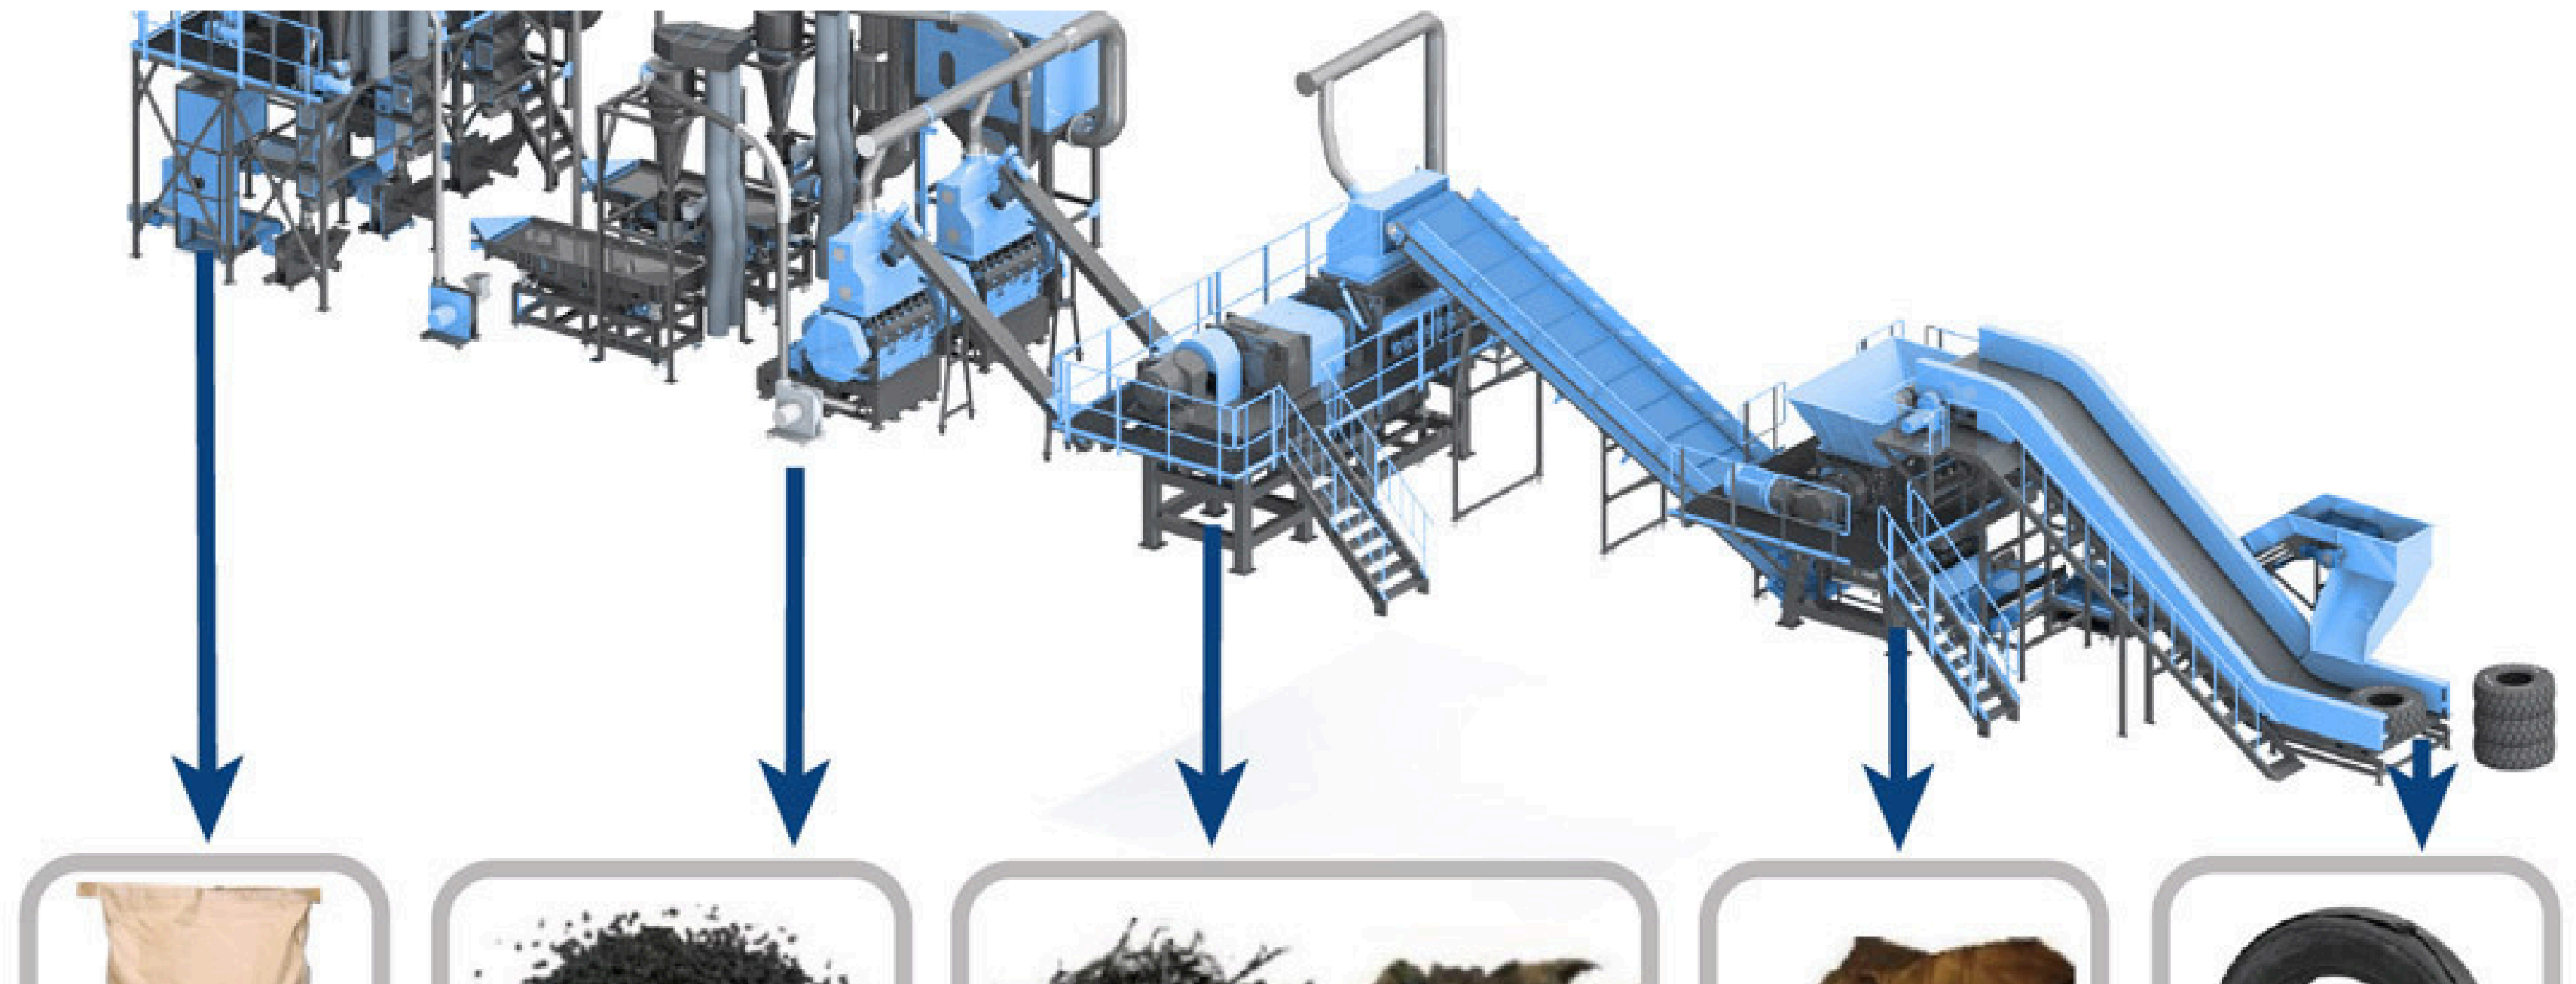

Tyres and Rubber Recycling plant Process Automation Solution

Joint Ventura M/s. Sri Venkateshwara Engineering –Chennai

End-user M/s. Rathi Rubber India Pvt Ltd - Gummidipoondi